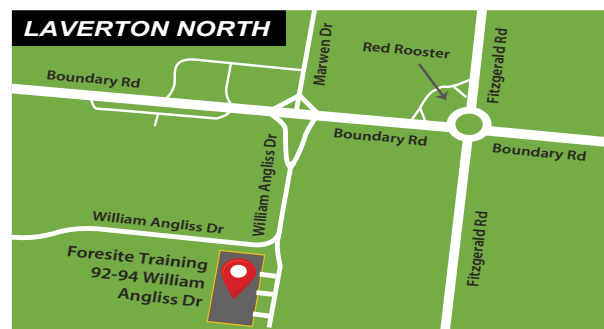

- 7 contact days, delivered over 2 weeks
- Delivered at Arbortrim in Hallam or Laverton North

Catch either the 828 or 893 bus from Dandenong Station. These services stop close to our facility. From Hallam Station, exit the car park at the rear and head towards Star Crescent, then follow the road around to David Lee Road.