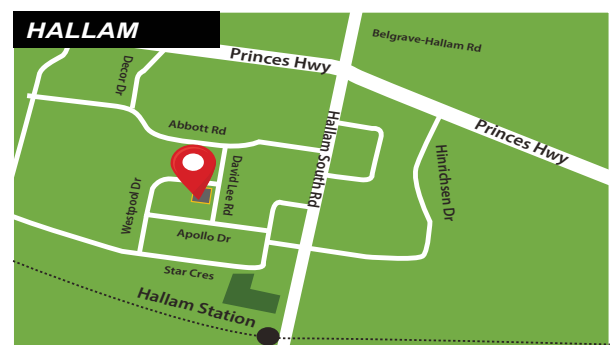

- 7 contact days, delivered over 2 weeks
- Delivered at Arbortrim in Hallam or Laverton North

Catch either the 828 or 893 bus from Dandenong Station. These services stop close to our facility. From Hallam Station, exit the car park at the rear and head towards Star Crescent, then follow the road around to David Lee Road.